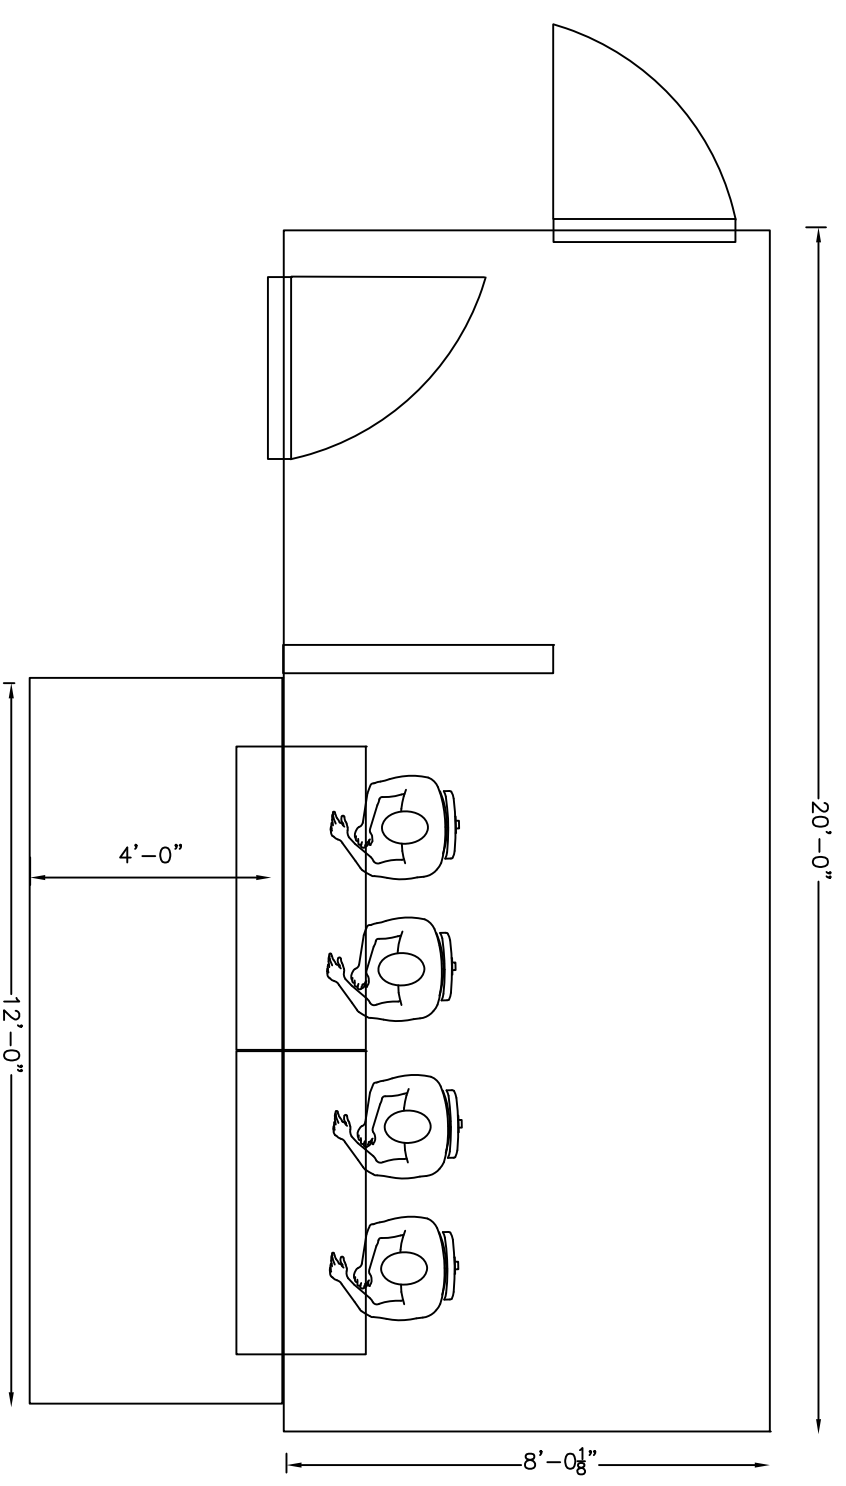

PACIFICO TELEVISION ENGINEERING
 310.497.4226 / WWW.PACIFICOBROADCAST.COM

DRAWING TITLE: LOUS FOOTPRINT
 CLIENT: LOUS HOLLYWOOD BOXWORK
 DRAWN BY: J. FEKAS
 ENGINEER: J. FEKAS
 REVISION: CONCEPTUAL
 APPROVED BY:
 DATE: 06/28/2010

© COPYRIGHT
 PACIFICO 2010

PACIFICO TELEVISION ENGINEERING
 310.497.4226 / WWW.PACIFICOBROADCAST.COM

DRAWING TITLE: LOUS FOOTPRINT
 CLIENT: LOUS HOLLYWOOD BOXWORK
 DRAWN BY: J. FEKAS
 ENGINEER: J. FEKAS
 REVISION: CONCEPTUAL
 APPROVED BY:
 DATE: 06.28.2010

© COPYRIGHT
 PACIFICO 2010

SCALE -