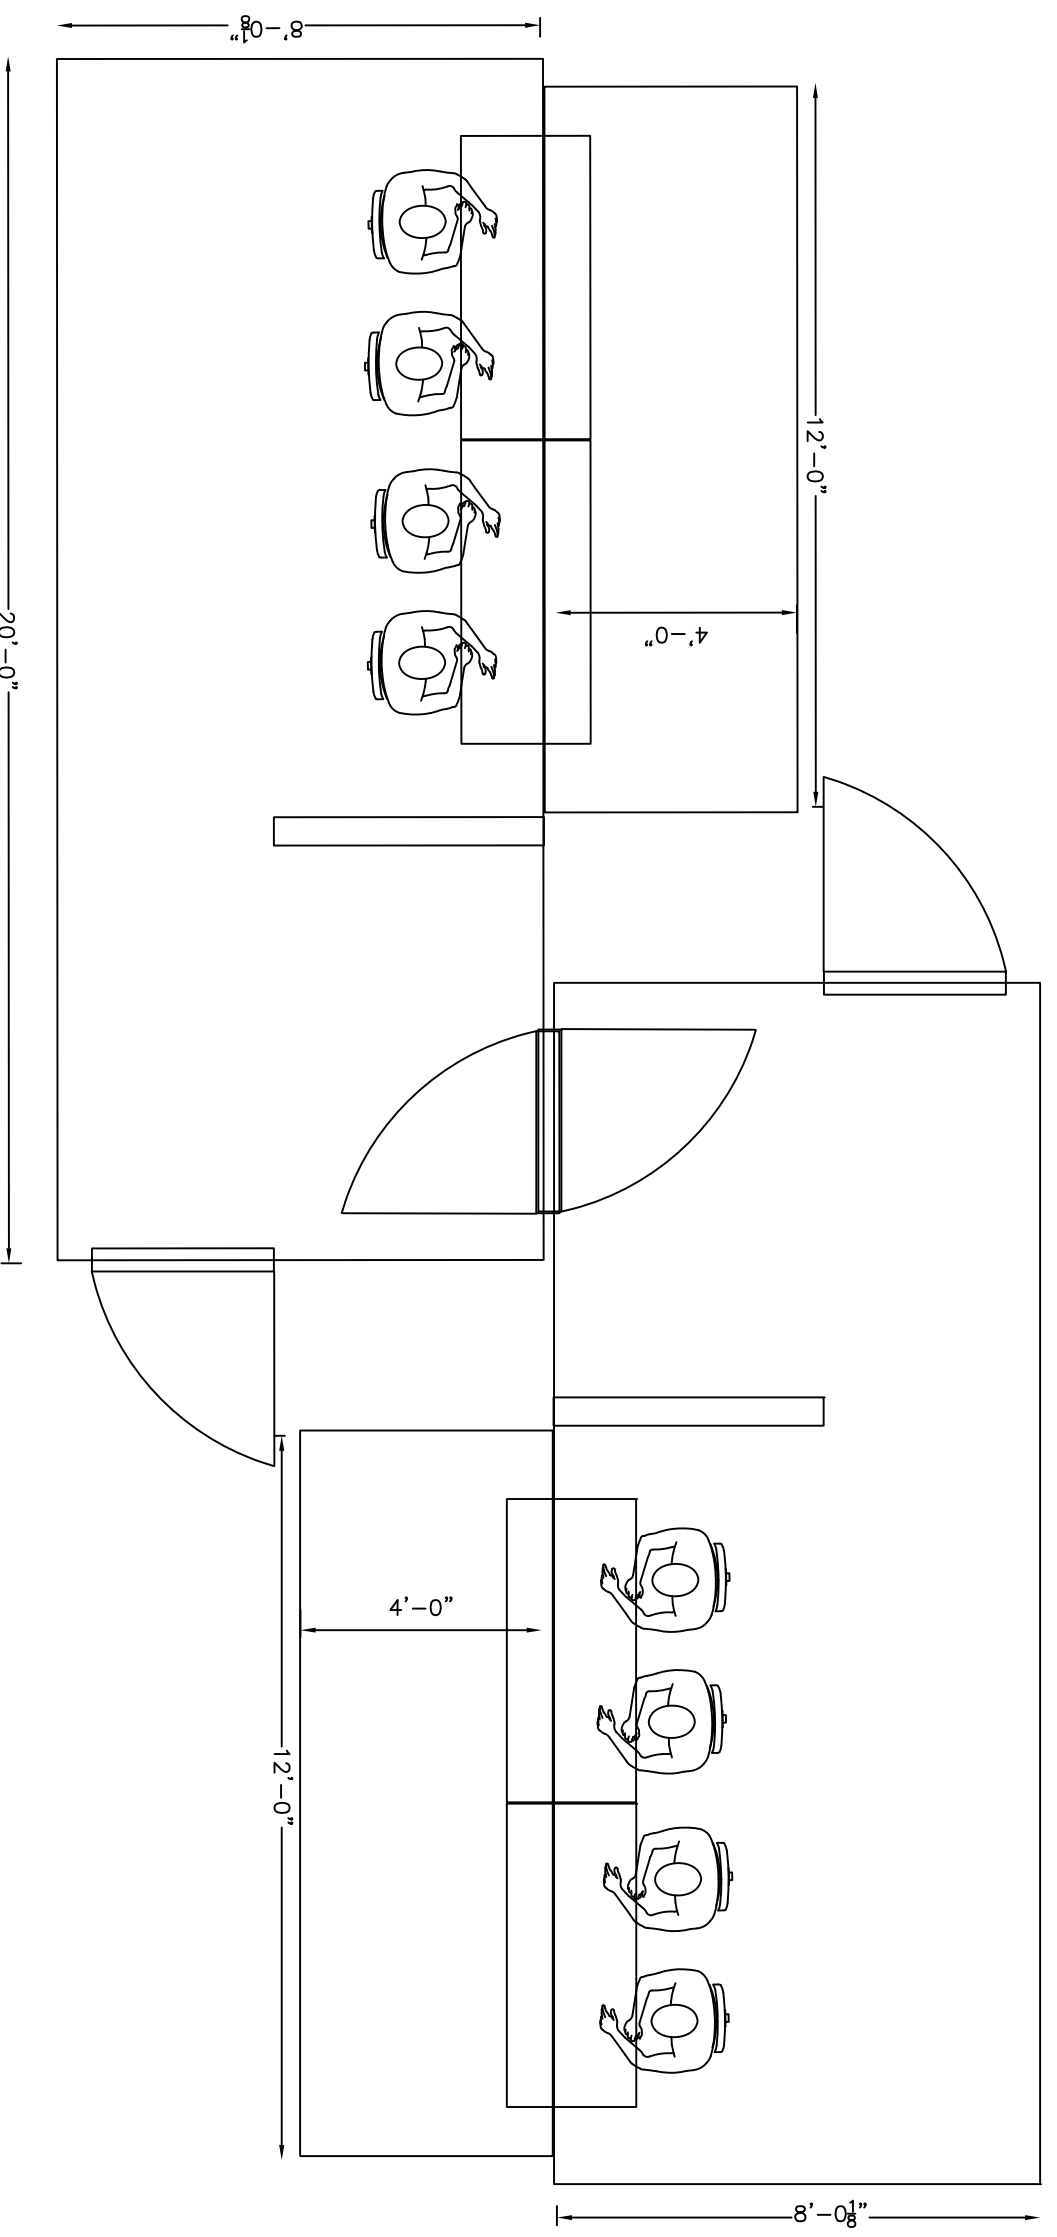

PACIFICO TELEVISION ENGINEERING
 310.497.4226 / WWW.PACIFICOBROADCAST.COM

DRAWING TITLE: LOUS FOOTPRINT
 CLIENT: LOUS HOLLYWOOD BOXWORK
 DRAWN BY: J. FEKAS
 ENGINEER: J. FEKAS
 REVISION: CONCEPTUAL
 APPROVED BY:
 DATE: 06/28/2010

© COPYRIGHT
 PACIFICO 2010

PACIFICO TELEVISION ENGINEERING
 310.497.4226 / WWW.PACIFICOBROADCAST.COM

DRAWING TITLE: LOUS FOOTPRINT
 CLIENT: LOUS HOLLYWOOD BOXWORK
 DRAWN BY: J. FEKAS
 ENGINEER: J. FEKAS
 REVISION: CONCEPTUAL
 APPROVED BY:
 DATE: 06.28.2010

© COPYRIGHT
 PACIFICO 2010

SCALE -